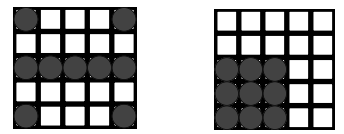

1. Aqua: Straight Bingo (No 4 Corners)
2. Tan: Block of 4 (No Free Space)
3. Lime: Outer Diamond OR Outside 4 Corners
4. Peach: 4 Around a Corner
5. Olive: Hardway Bingo (No Free Space)

PURPLE POWERBURST FLIMSY

1. Straight Bingo or Four Corners: # in pattern \$75 / Consolation \$50.00
2. 9 Number Square Anywhere: Bingo on Powerburst # for Jackpot/
in pattern \$75 / Consolation \$50.00

BLUE DOORBOOK

3. Crazy 1/2 X (Diagonal may be used) \$50.00
4. Wacky Seven  \$50.00