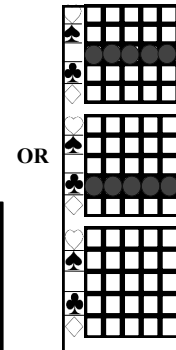

13. Two Four Number Squares Anywhere \$50.00

PINK DOUBLE ACTION FLIMSY

14. Double Bingo: 1 Vertical & 1 Horizontal \$50.00
15. Blackout: Progressive JACKPOT (# added every Thurs.) \$50.00

PINK DOORBOOK

16. Any 3 Corner Brackets \$50.00

GRAY FLIMSY

17. Diagonal Bingo (6#'s or Less for Jackpot) \$50.00
18. Cross Sabers (25#'s or Less for Jackpot) \$50.00

GRAY DOORBOOK

19. Inside or Outside 4 Corners

\$50.00

20. Crazy Small Kite

\$50.00

ORANGE FLIMSY: "POKERFACE" DOUBLE HORIZONTAL

21. Two Horizontal Lines Anywhere

DOES NOT need to be on same card - 2 lines on the same sheet (3-ON).

Bingo on the same Suit: Jackpot!

Consolation

\$50.00

OR

OLIVE DOORBOOK

22. "Chipped" Small Picture Frame - Any # missing