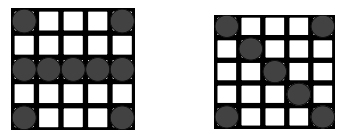

1. Aqua: Straight Bingo (No 4 Corners)
2. Tan: Block of 4 (No Free Space)
3. Lime: Outer Diamond OR Outside 4 Corners
4. Peach: 4 Around a Corner
5. Olive: Hardway Bingo (No Free Space)

PURPLE POWERBURST FLIMSY

1. Straight Bingo or Four Corners: # in pattern \$75 / Consolation \$50.00
2. 9 Number Square Anywhere: Bingo on Powerburst # for Jackpot/
in pattern \$75 / Consolation \$50.00

BLUE DOORBOOK

3. Crazy 1/2 X (Diagonal may be used) \$50.00
4. Wacky Seven  \$50.00

BLUE FLIMSY

5. Large Plus Sign (22#'s or less for Jackpot) \$50.00
6. Blackout (50#'s or less for Jackpot) \$50.00

ORANGE DOORBOOK

7. Straight Bingo or Four Corners \$50.00
8. Double Bingo (4 corners may be used) \$50.00