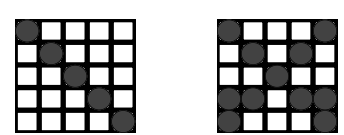

13. Two Four Number Squares Anywhere \$50.00

PINK DOUBLE ACTION FLIMSY

14. Double Bingo: 1 Vertical & 1 Horizontal \$50.00
15. Blackout: Progressive JACKPOT (# added every Thurs.) \$50.00

PINK DOORBOOK

16. Any 3 Corner Brackets \$50.00

GRAY FLIMSY

17. Diagonal Bingo (6#'s or Less for Jackpot) \$50.00
18. Cross Sabers (25#'s or Less for Jackpot) \$50.00

GRAY DOORBOOK

19. Inside or Outside 4 Corners

\$50.00

20. Crazy Small Kite

\$50.00

ORANGE FLIMSY: "POKERFACE" DOUBLE HORIZONTAL