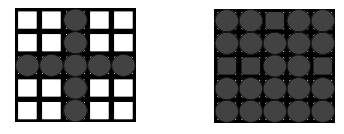

1. Aqua: Straight Bingo (No 4 Corners)
2. Tan: Block of 4 (No Free Space)
3. Lime: Outer Diamond OR Outside 4 Corners
4. Peach: 4 Around a Corner
5. Olive: Hardway Bingo (No Free Space)

PURPLE POWERBURST FLIMSY

1. Straight Bingo or Four Corners: # in pattern \$75 / Consolation \$50.00
2. 9 Number Square Anywhere: Bingo on Powerburst # for Jackpot/
in pattern \$75 / Consolation \$50.00

BLUE DOORBOOK

3. Crazy 1/2 X (Diagonal may be used) \$50.00
4. Wacky Seven  \$50.00

BLUE FLIMSY

5. Large Plus Sign (22#'s or less for Jackpot) \$50.00
6. Blackout (50#'s or less for Jackpot) \$50.00

ORANGE DOORBOOK

7. Straight Bingo or Four Corners \$50.00
8. Double Bingo (4 corners may be used) \$50.00

BROWN TRIANGLE FLIMSY

9. Large Triangle \$300.00
- Small Triangle \$100.00

Make sure you received an Admission Ticket when you bought your pack tonight - we'll hold drawings AFTER Green Doorbook!

GREEN DOORBOOK