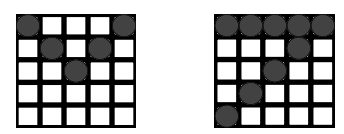

1. Aqua: Straight Bingo (No 4 Corners)
2. Tan: Block of 4 (No Free Space)
3. Lime: Outer Diamond OR Outside 4 Corners
4. Peach: 4 Around a Corner
5. Olive: Hardway Bingo (No Free Space)

PURPLE POWERBURST FLIMSY

1. Straight Bingo or Four Corners: # in pattern \$75 / Consolation \$50.00
2. 9 Number Square Anywhere: Bingo on Powerburst # for Jackpot/
in pattern \$75 / Consolation \$50.00

BLUE DOORBOOK

3. Crazy 1/2 X (Diagonal may be used) \$50.00
4. Wacky Seven  \$50.00